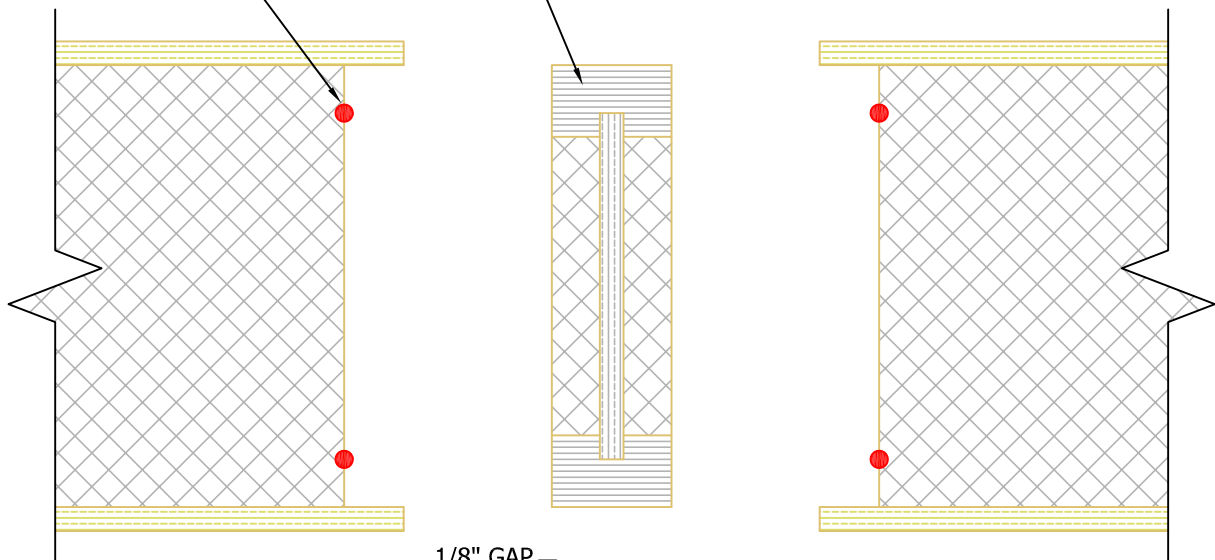

3/8" ϕ SEALANT PER
PBS-104

CONTINUOUS I-JOIST
SPLINE SUPPLIED BY
SIP MANUFACTURER

1/8" GAP

NAILS PER
PBS-100D U.N.O.

SIP TAPE LOCATED
INTERIOR FACE PER
PBS-105

N.T.S.

Rev: 12/10/2021

PBS-201

TYPE I (I-JOIST) SPLINE