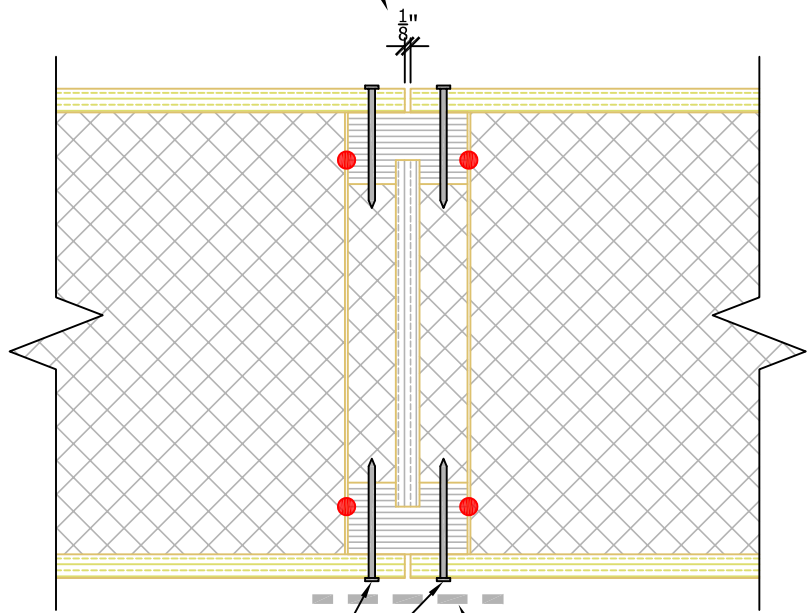

3/8" ϕ SEALANT PER
PBS-104

CONTINUOUS I-JOIST
SPLINE SUPPLIED BY
SIP MANUFACTURER

1/8" GAP

NAILS PER
PBS-100D U.N.O.

SIP TAPE LOCATED
INTERIOR FACE PER
PBS-105

N.T.S.

Rev: 12/10/2021

PBS-201

TYPE I (I-JOIST) SPLINE